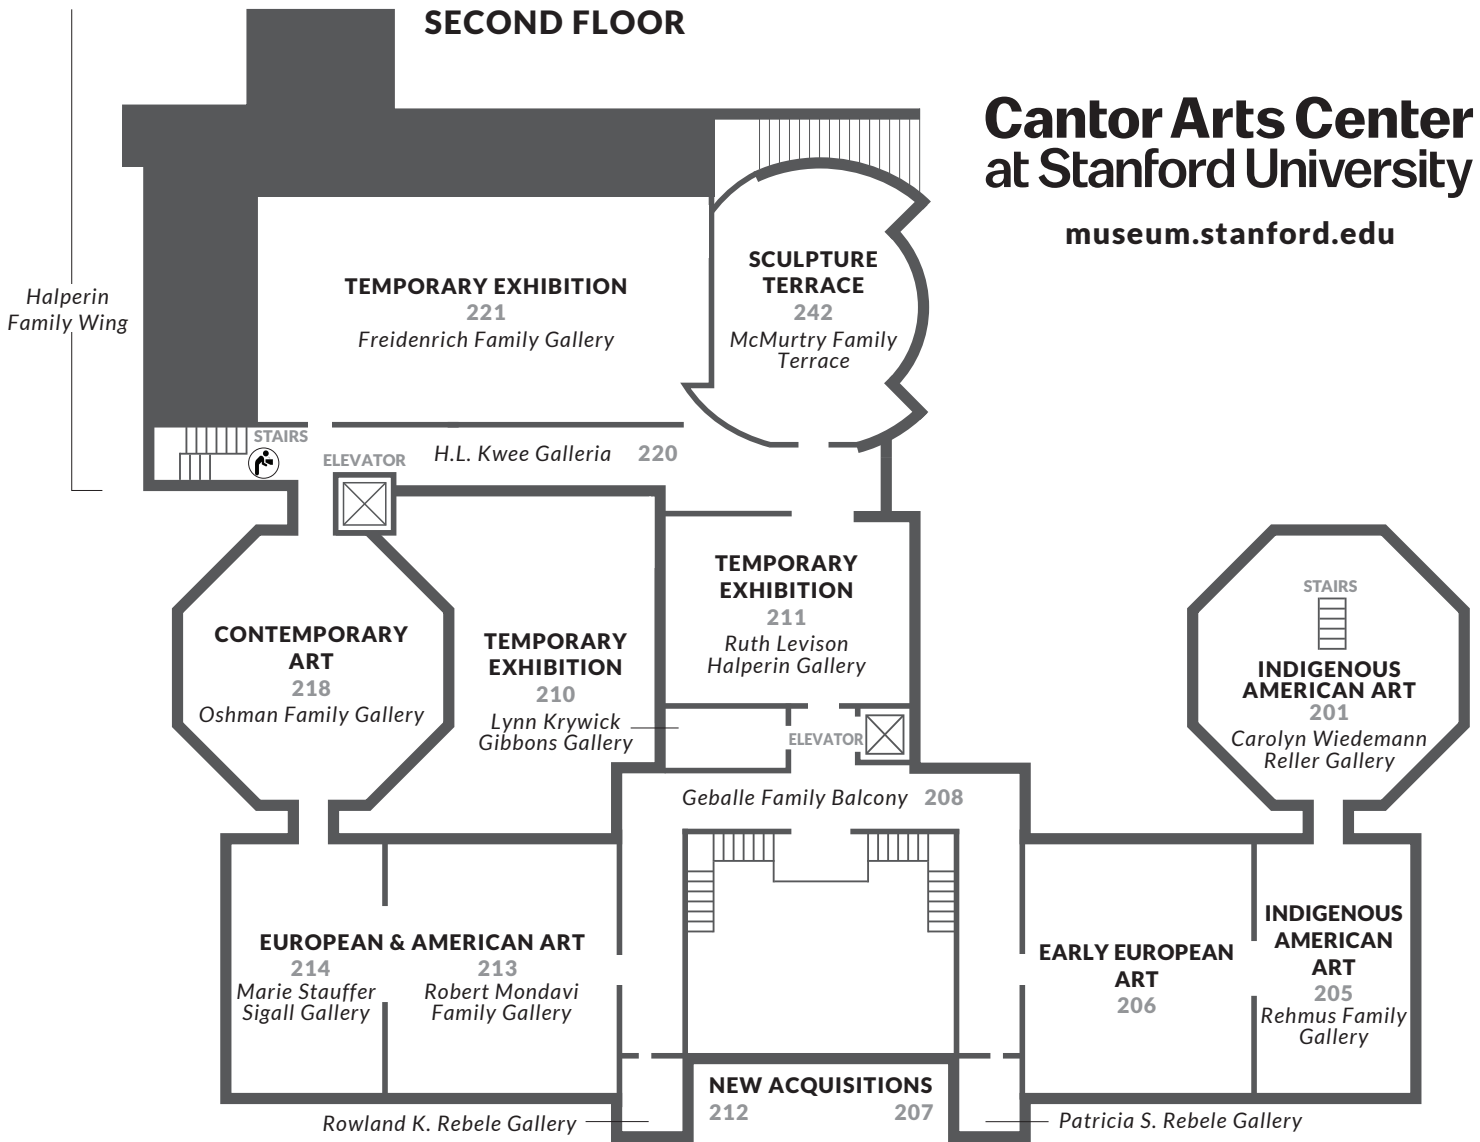

Cantor Arts Center at Stanford University

museum.stanford.edu

LEGEND	
	Men's Restroom
	Women's Restroom
	All-Gender Restroom
	Information
	Wheelchair Access
	Water Fountain
	Tootsie's at the Cantor