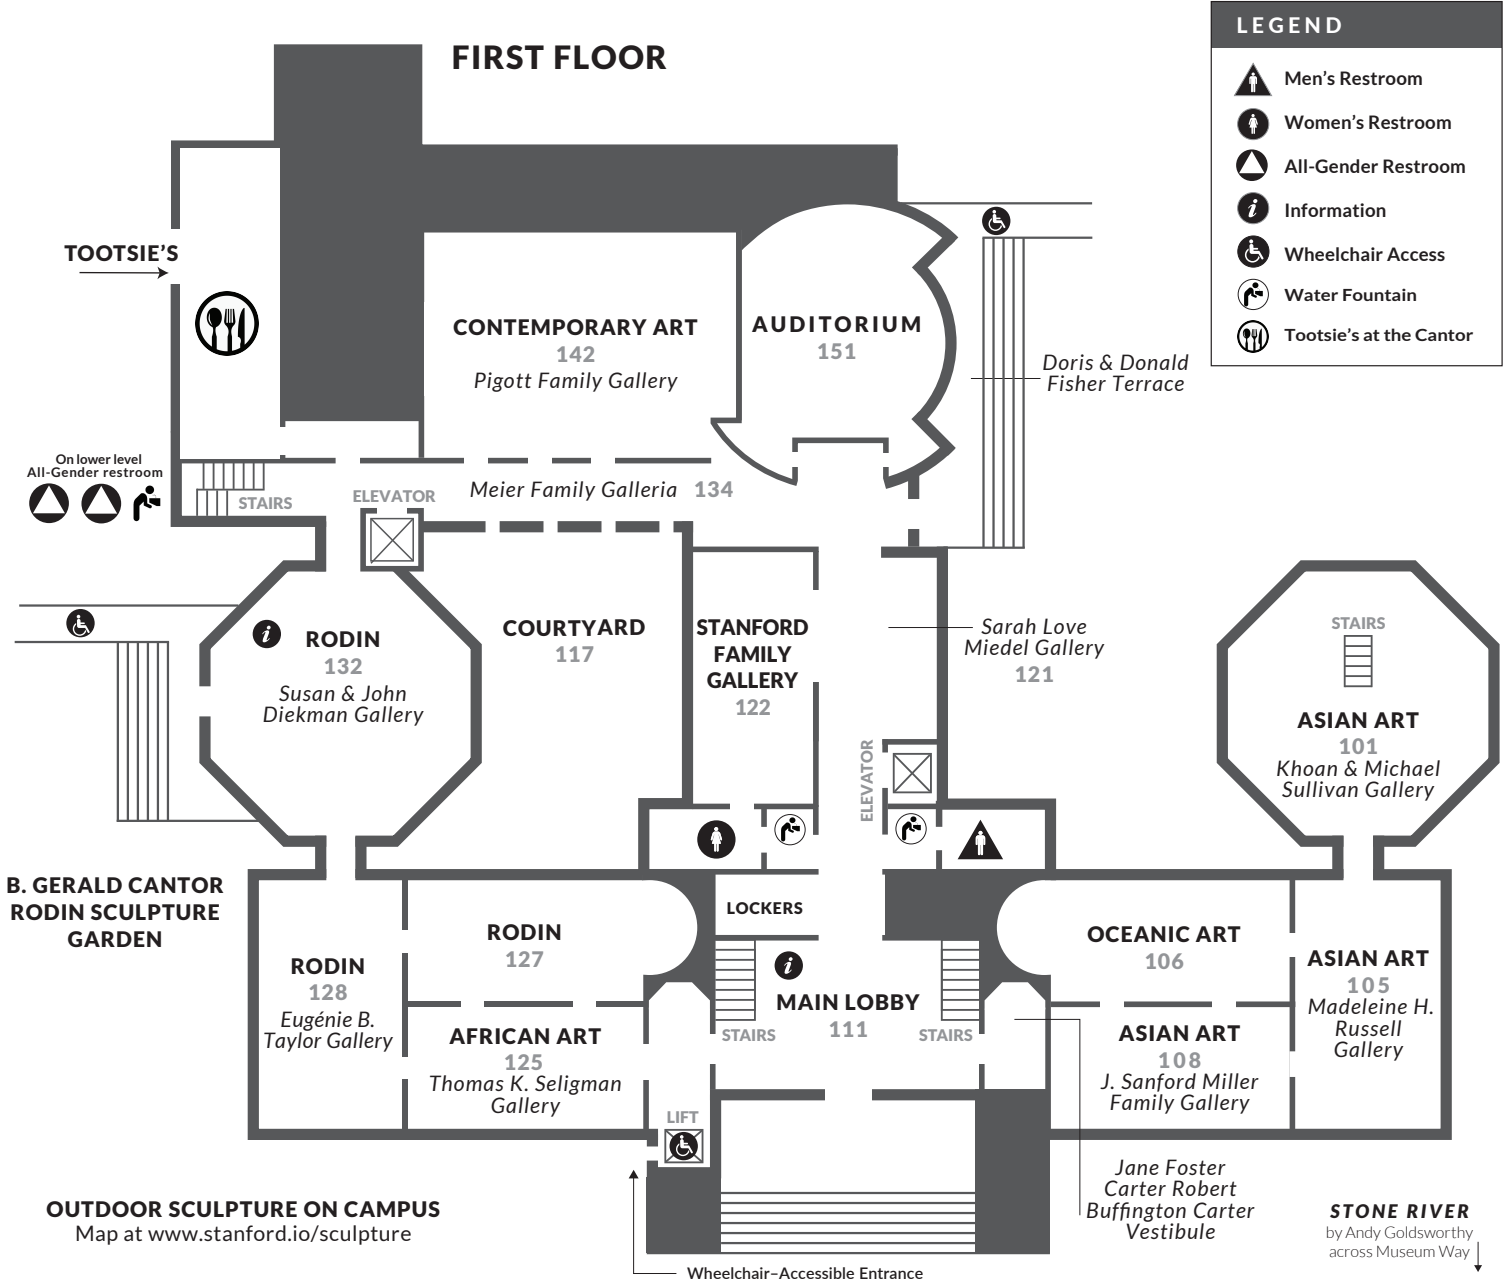

Cantor Arts Center at Stanford University

museum.stanford.edu

LEGEND	
	Men's Restroom
	Women's Restroom
	All-Gender Restroom
	Information
	Wheelchair Access
	Water Fountain
	Tootsie's at the Cantor