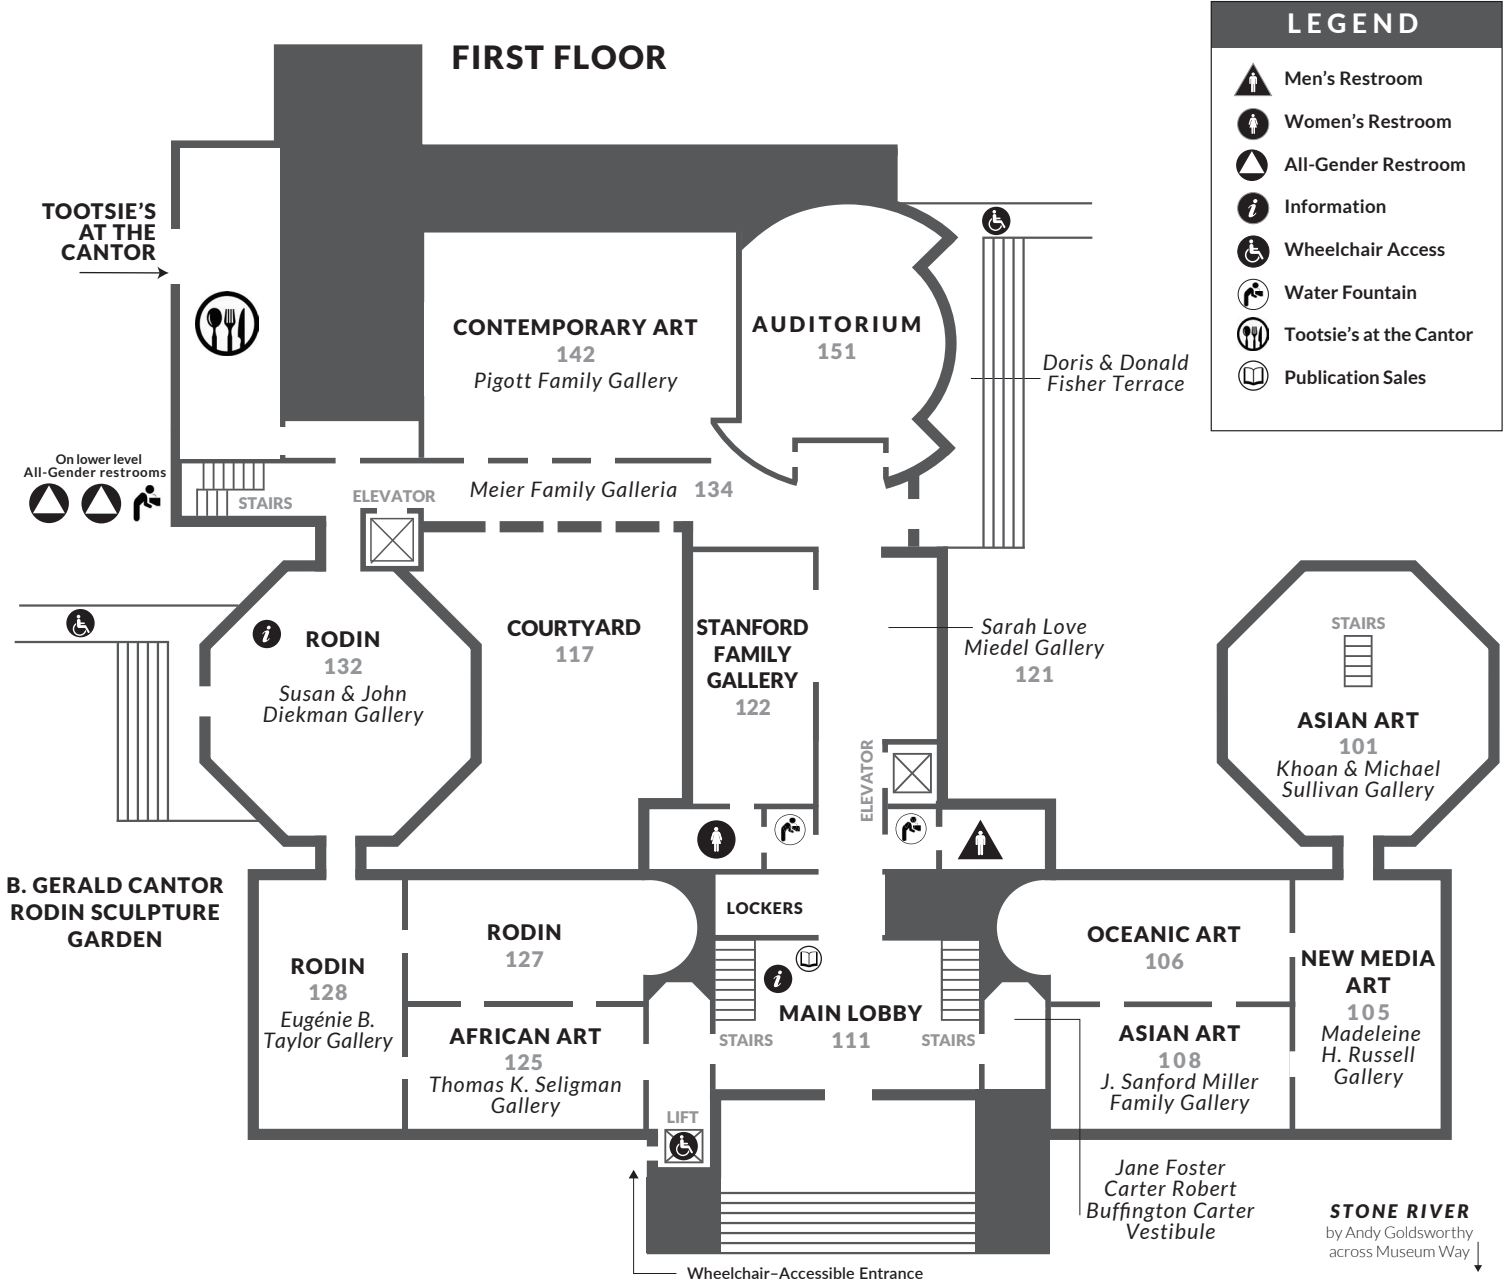

SECOND FLOOR

Cantor Arts Center at Stanford University

<https://museum.stanford.edu>

Halperin Family Wing

FIRST FLOOR

LEGEND

- Men's Restroom
- Women's Restroom
- All-Gender Restroom
- Information
- Wheelchair Access
- Water Fountain
- Tootsie's at the Cantor
- Publication Sales

STONE RIVER
by Andy Goldsworthy
across Museum Way ↓