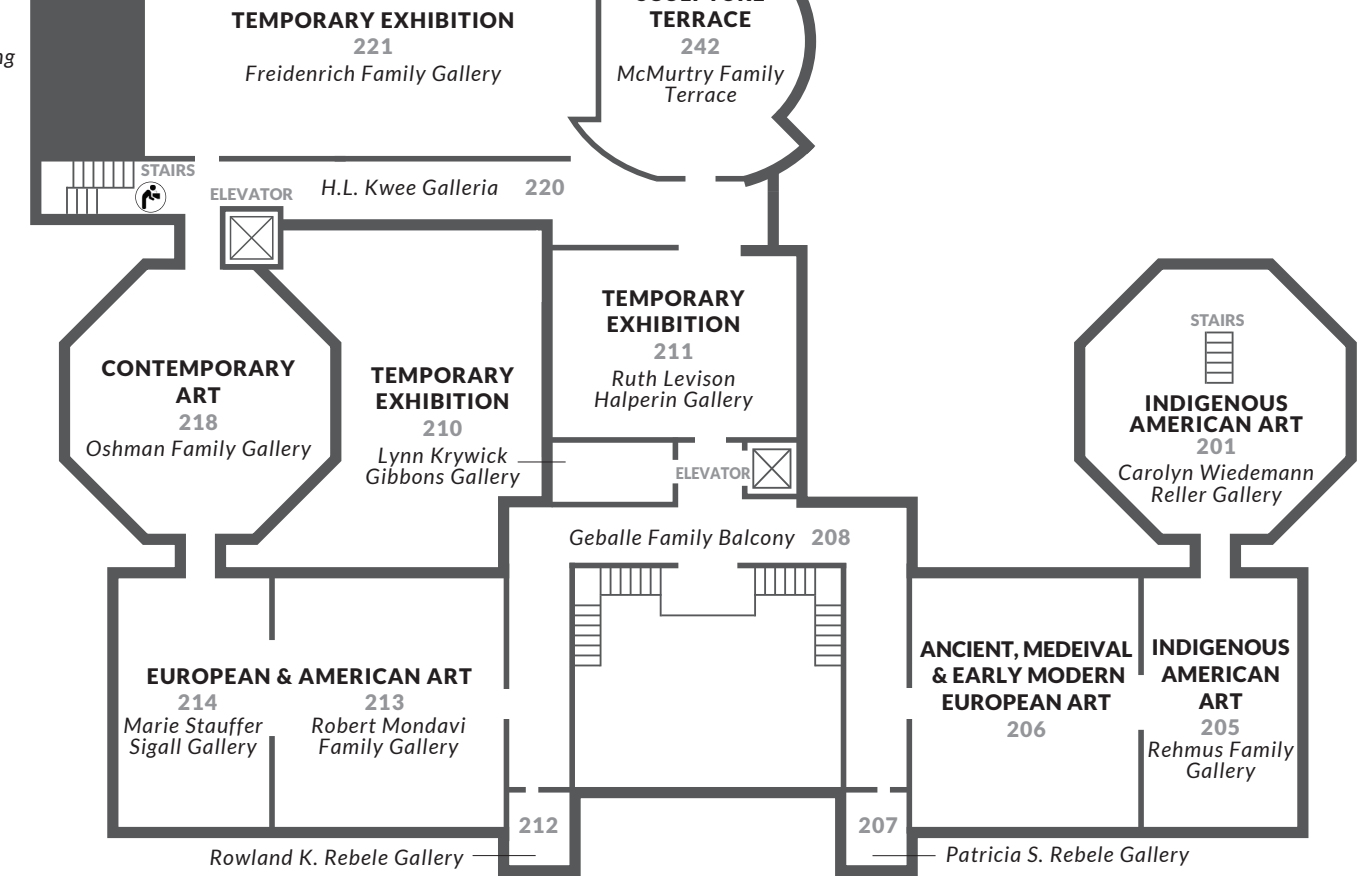

SECOND FLOOR

Cantor Arts Center at Stanford University

<https://museum.stanford.edu>

Halperin Family Wing

FIRST FLOOR

LEGEND

- Men's Restroom
- Women's Restroom
- All-Gender Restroom
- Information
- Wheelchair Access
- Water Fountain
- Tootsie's at the Cantor
- Publication Sales

STONE RIVER
by Andy Goldsworthy
across Museum Way ↓