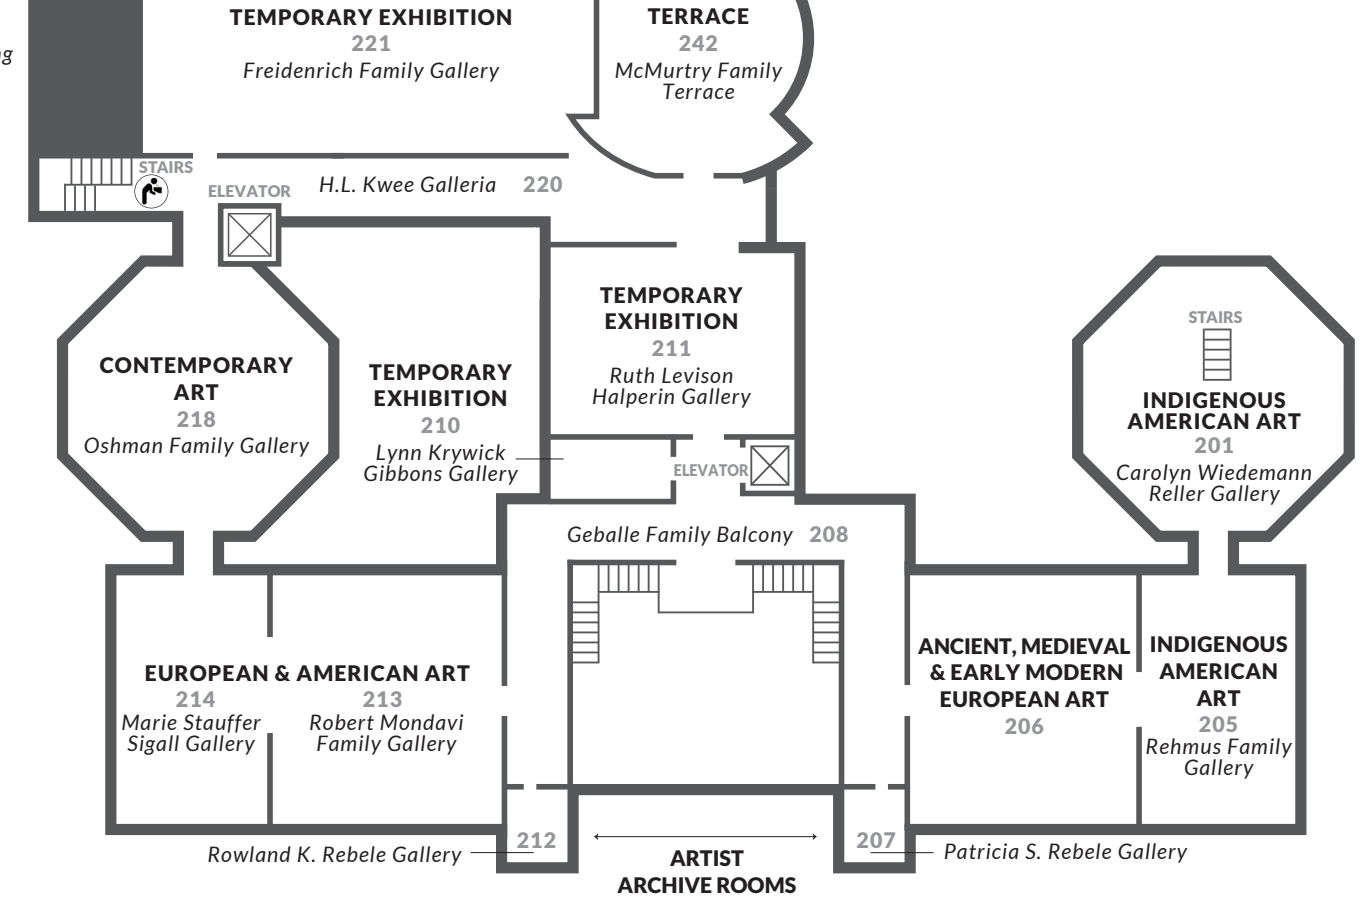

SECOND FLOOR

Cantor Arts Center at Stanford University

<https://museum.stanford.edu>

Halperin Family Wing

FIRST FLOOR

LEGEND

- Men's Restroom
- Women's Restroom
- All-Gender Restroom
- Information
- Wheelchair Access
- Water Fountain
- Tootsie's at the Cantor
- Book Sales

STONE RIVER
by Andy Goldsworthy
across Museum Way