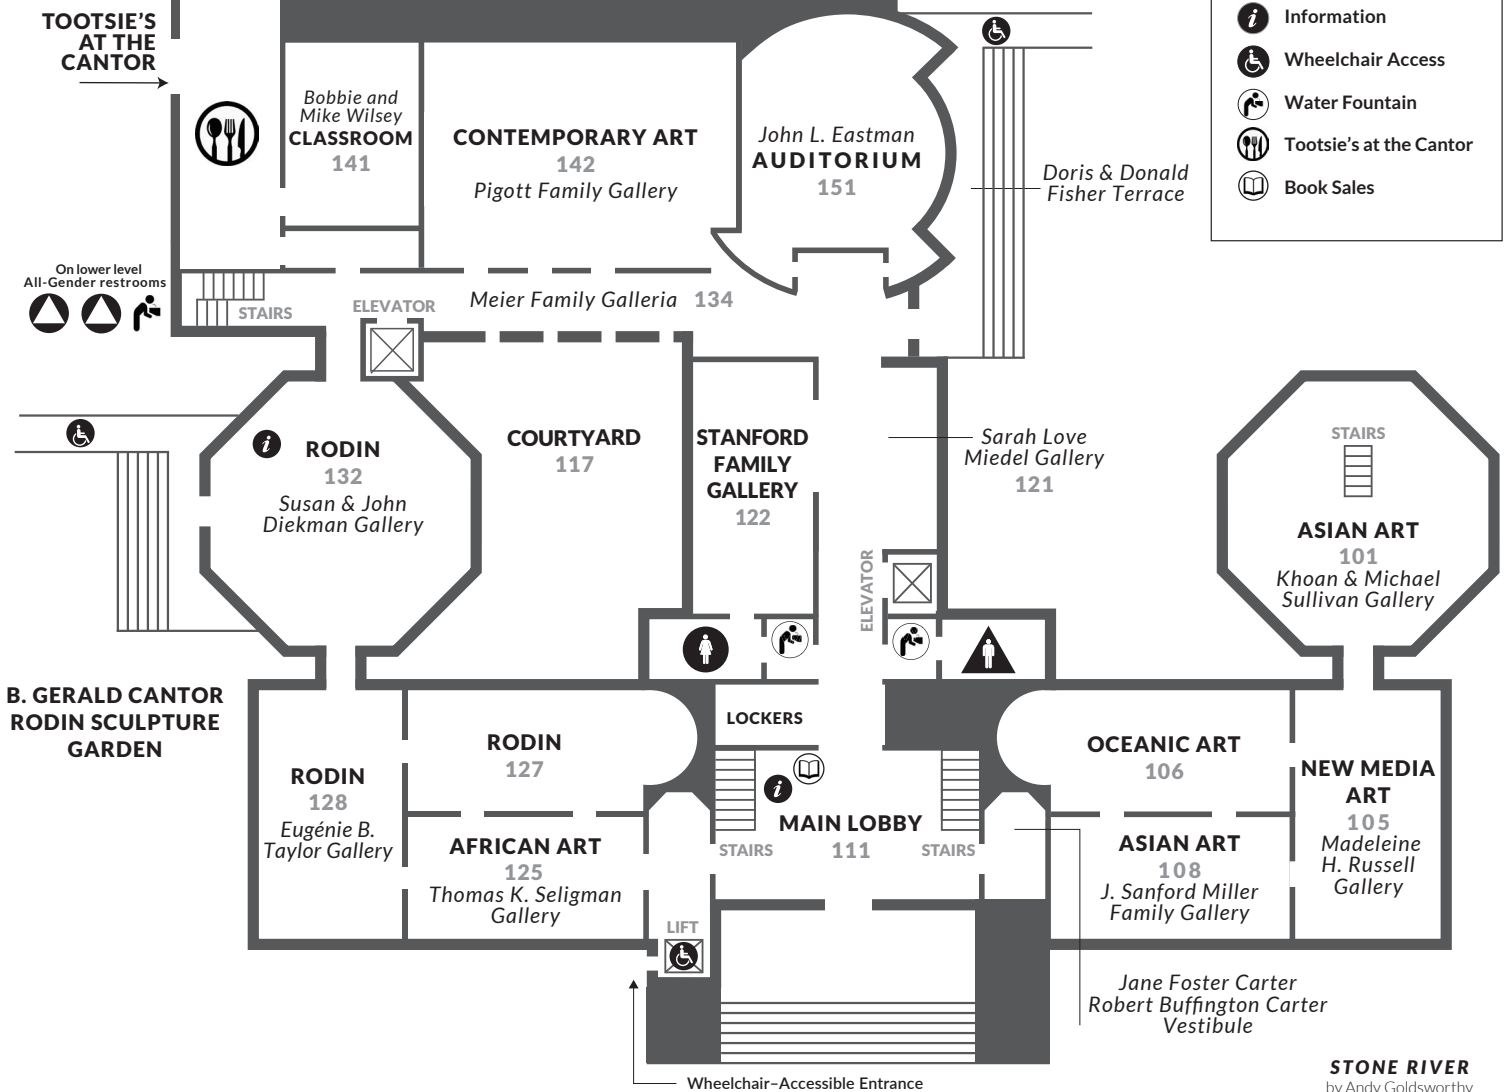

SECOND FLOOR

Cantor Arts Center at Stanford University

<https://museum.stanford.edu>

Halperin Family Wing

FIRST FLOOR

LEGEND

- Men's Restroom
- Women's Restroom
- All-Gender Restroom
- Information
- Wheelchair Access
- Water Fountain
- Tootsie's at the Cantor
- Book Sales

STONE RIVER
by Andy Goldsworthy
across Museum Way